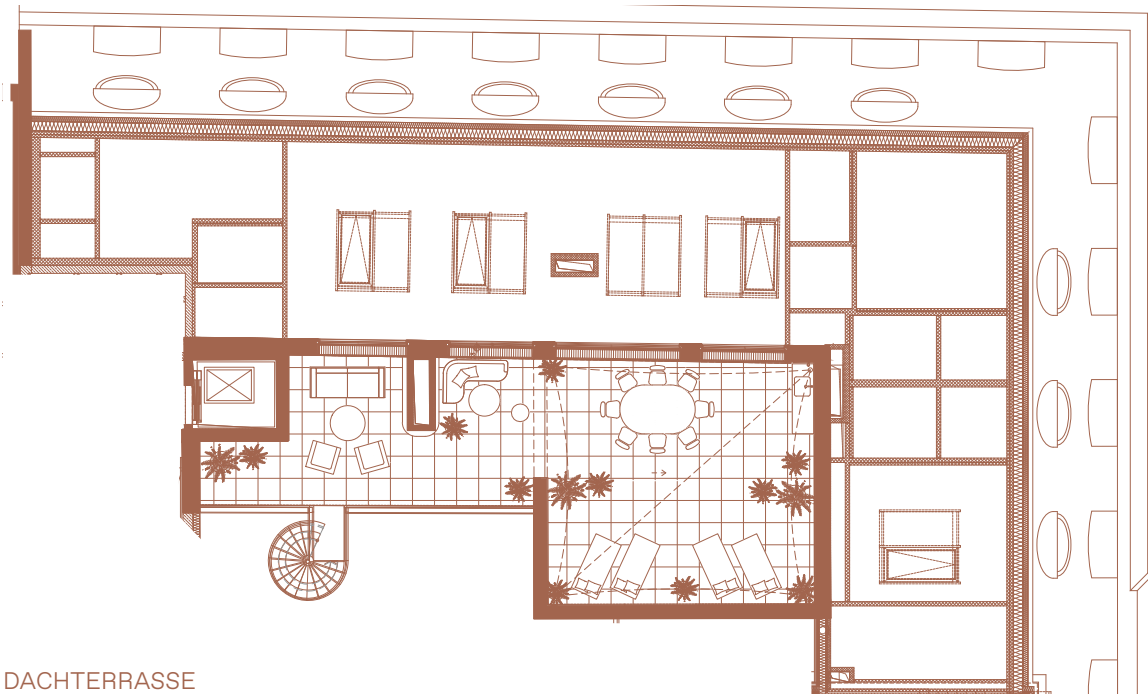

ALMANAC RESIDENZ

Royal Lily

Thomas Hopfgartner, MBA

+43 665 53 15 300 | parking14@livingdeluxe.com

ALMANAC RESIDENZ

Royal Lily

Thomas Hopfgartner, MBA

+43 665 53 15 300 | parkring14@livingdeluxe.com