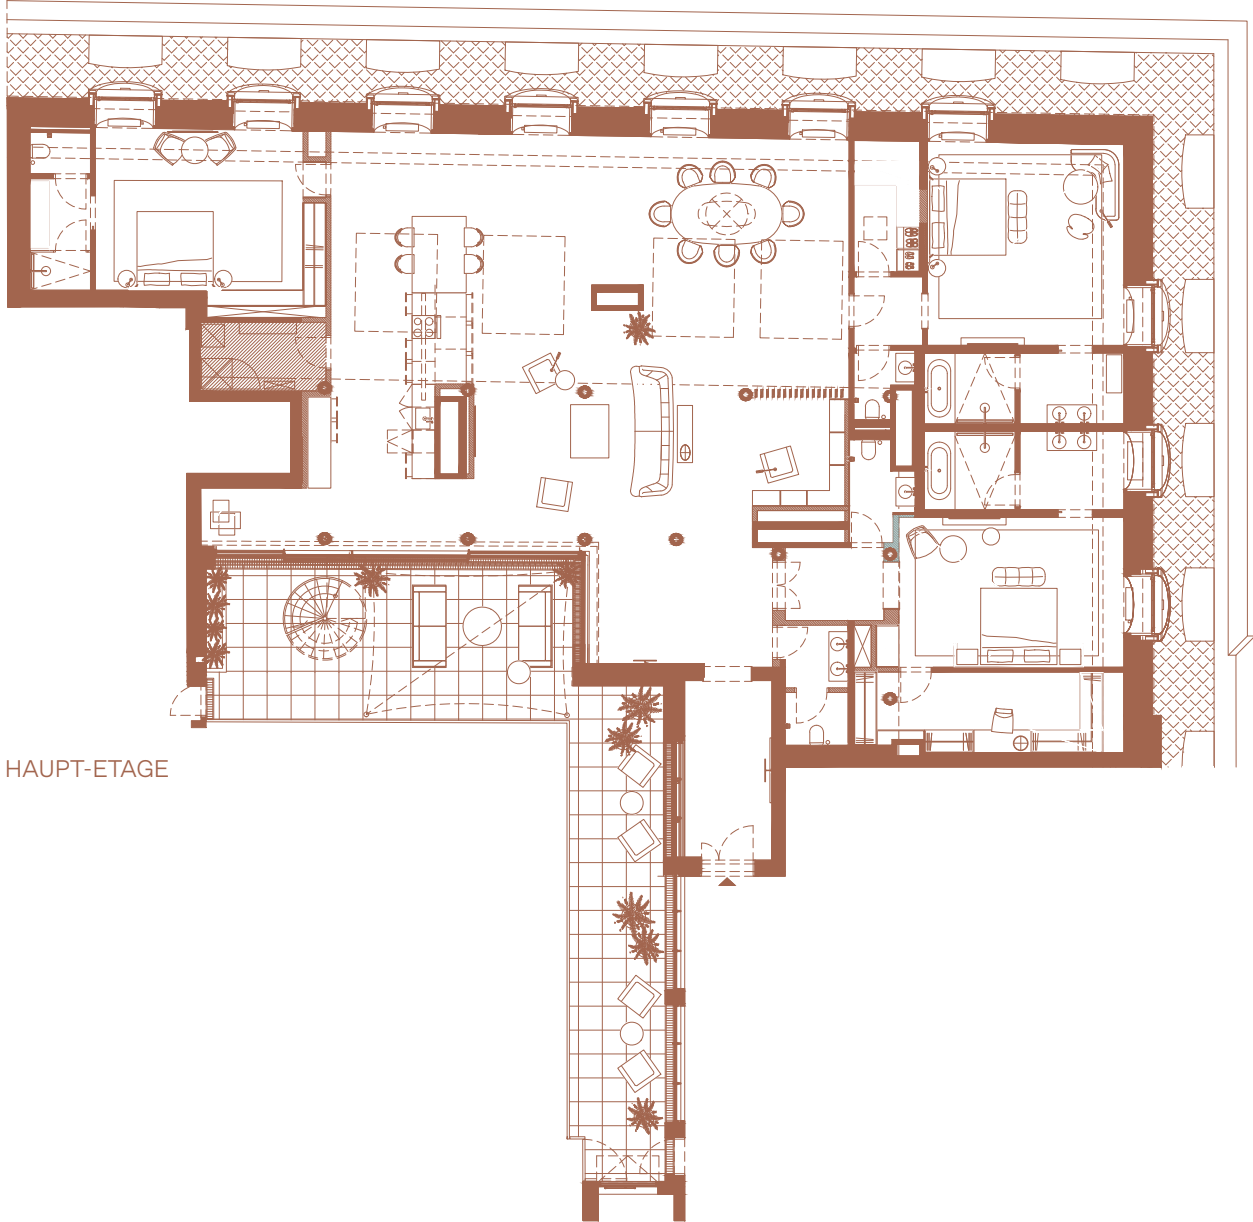

ALMANAC RESIDENZ

Royal Lily

Thomas Hopfgartner, MBA

+43 665 53 15 300 | parking14@livingdeluxe.com

ALMANAC RESIDENZ

Royal Lily

Thomas Hopfgartner, MBA

+43 665 53 15 300 | parkring14@livingdeluxe.com